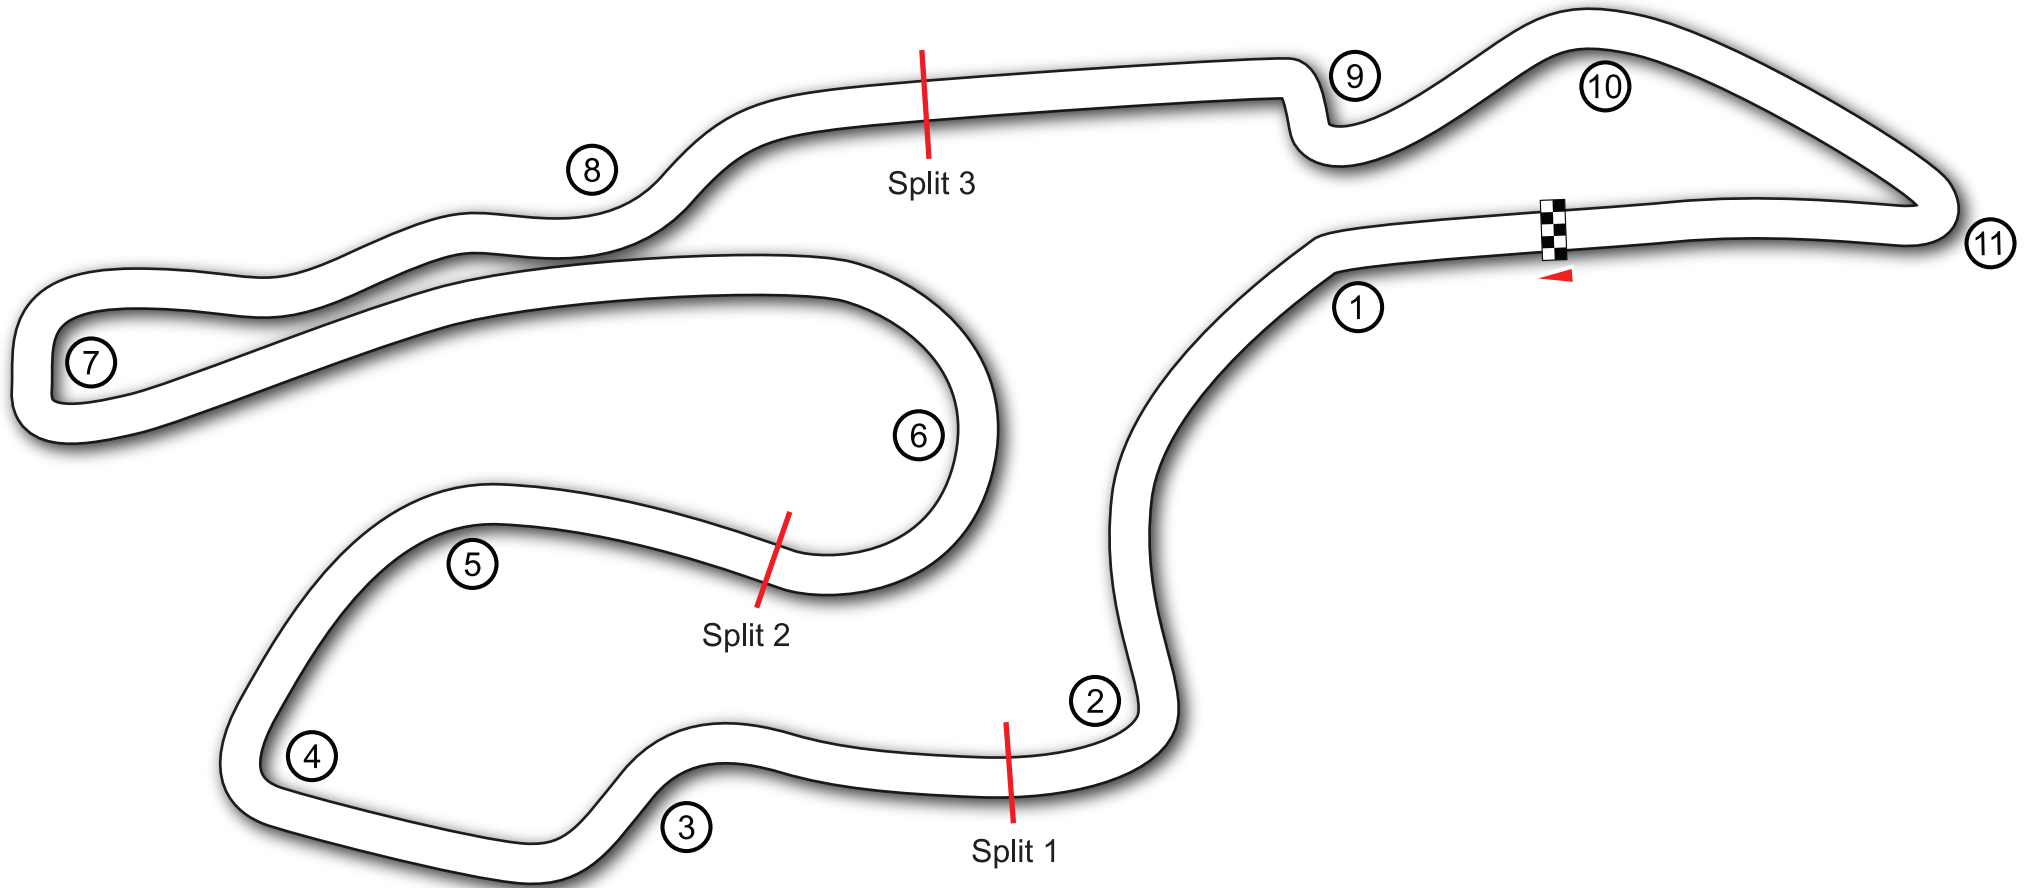

SONOMA RACEWAY

Course Length:
2.22 mi (3.57 km)
Coordinates:
38.1599° N, 122.4549° W

Pole:
Riders Left
Direction:
Clockwise

11 Turns
160' of elevation change
High 174' Low 14'